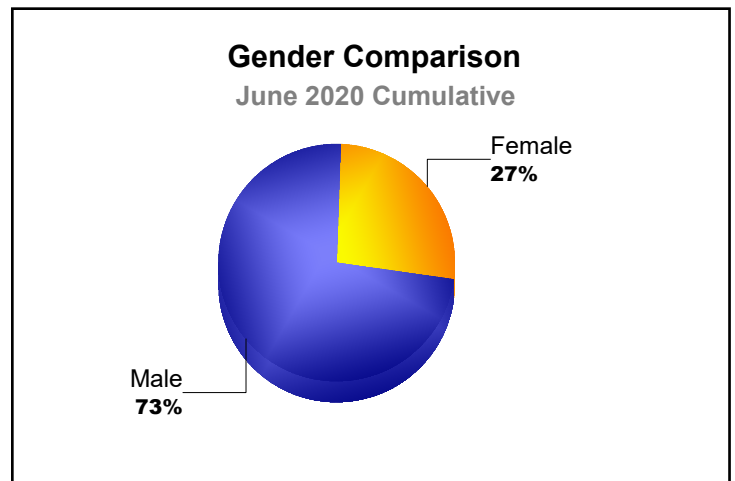

Year	New Clubs	Dropped Clubs	Gain/ Loss Clubs	New Members	Charter Members	Reinstate Members	Transfer Members	Total Member Added	Total Members Dropped	Gain/ Loss Members
2015-2016	6	0	6	266	163	12	12	453	-313	140
2016-2017	7	0	7	253	197	8	6	464	-291	173
2017-2018	4	0	4	353	124	10	4	491	-461	30
2018-2019	3	0	3	276	85	11	8	380	-318	62
2019-2020	1	0	1	248	32	25	14	319	-442	-123
<b>Average</b>	<b>4</b>	<b>0</b>	<b>4</b>	<b>279</b>	<b>120</b>	<b>13</b>	<b>9</b>	<b>421</b>	<b>-365</b>	<b>56</b>