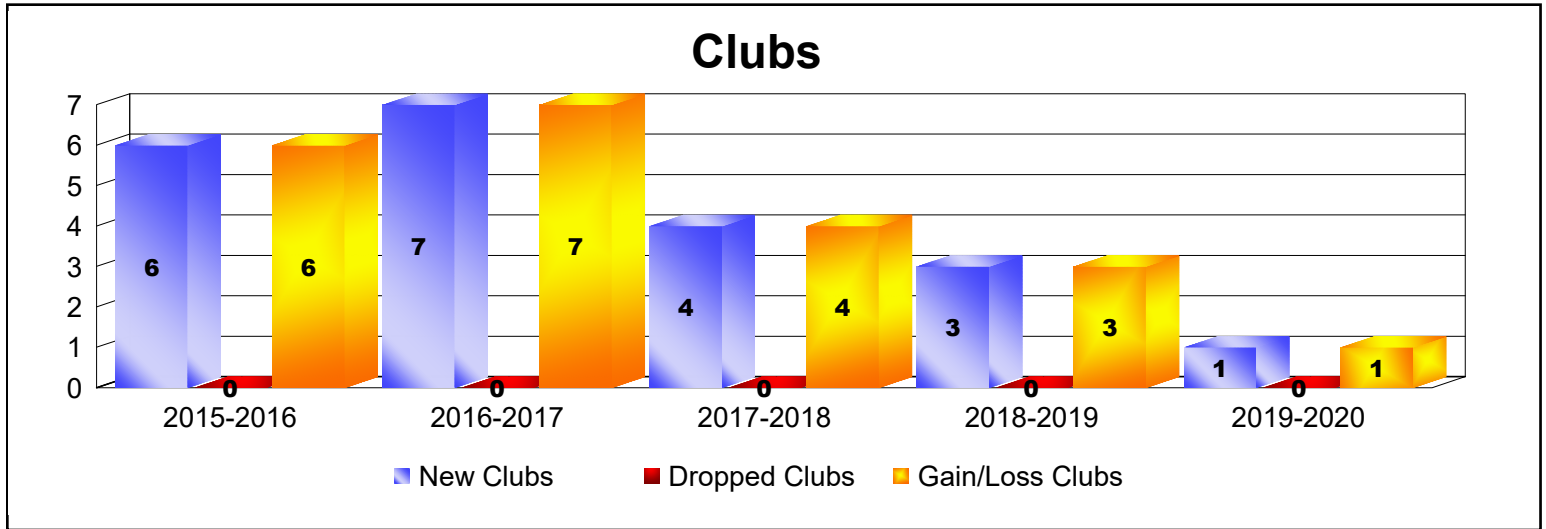

Year	New Clubs	Dropped Clubs	Gain/ Loss Clubs	New Members	Charter Members	Reinstate Members	Transfer Members	Total Member Added	Total Members Dropped	Gain/ Loss Members
2015-2016	6	0	6	266	163	12	12	453	-313	140
2016-2017	7	0	7	253	197	8	6	464	-291	173
2017-2018	4	0	4	353	124	10	4	491	-461	30
2018-2019	3	0	3	276	85	11	8	380	-318	62
2019-2020	1	0	1	248	32	25	14	319	-442	-123
<b>Average</b>	<b>4</b>	<b>0</b>	<b>4</b>	<b>279</b>	<b>120</b>	<b>13</b>	<b>9</b>	<b>421</b>	<b>-365</b>	<b>56</b>

Year	New Clubs	Dropped Clubs	Gain/ Loss Clubs	New Members	Charter Members	Reinstate Members	Transfer Members	Total Member Added	Total Members Dropped	Gain/ Loss Members
2015-2016	0	0	0	2	0	0	0	2	-3	-1
2016-2017	0	0	0	2	0	0	0	2	-8	-6
2017-2018	0	0	0	3	0	0	0	3	-3	0
2018-2019	0	0	0	3	0	0	0	3	0	3
2019-2020	0	0	0	2	0	0	0	2	-1	1
<b>Average</b>	<b>0</b>	<b>0</b>	<b>0</b>	<b>2</b>	<b>0</b>	<b>0</b>	<b>0</b>	<b>2</b>	<b>-3</b>	<b>-1</b>