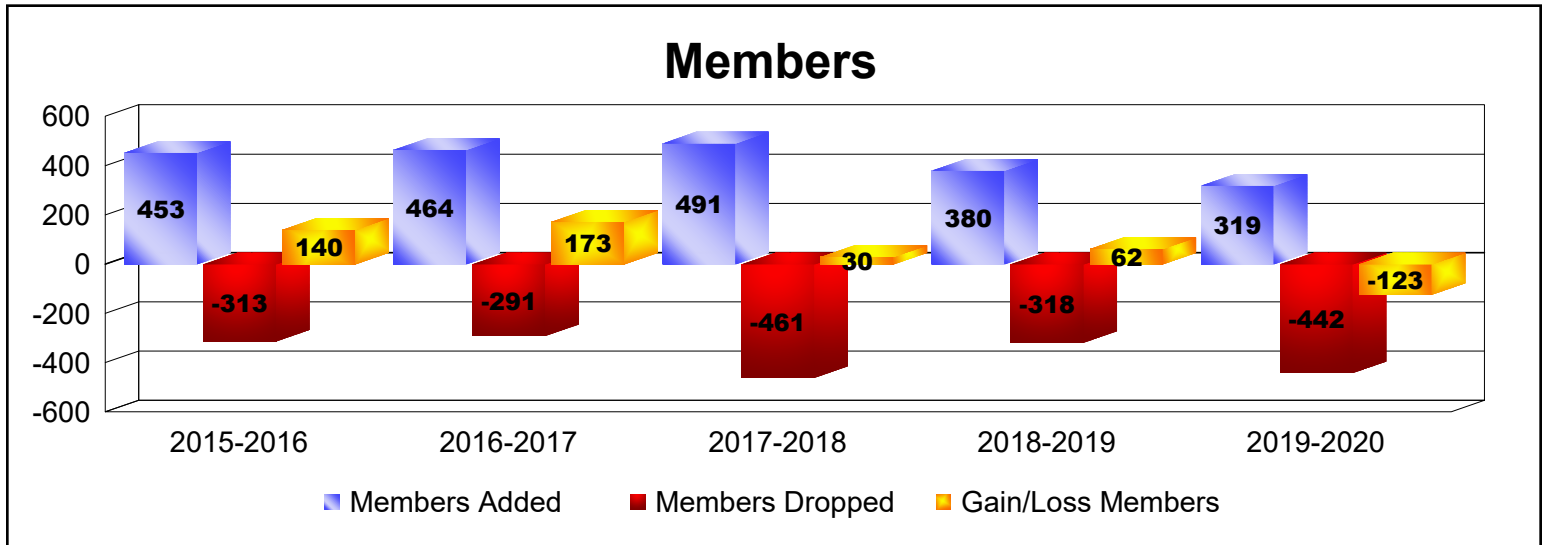

Year	New Clubs	Dropped Clubs	Gain/ Loss Clubs	New Members	Charter Members	Reinstate Members	Transfer Members	Total Member Added	Total Members Dropped	Gain/ Loss Members
2015-2016	6	0	6	266	163	12	12	453	-313	140
2016-2017	7	0	7	253	197	8	6	464	-291	173
2017-2018	4	0	4	353	124	10	4	491	-461	30
2018-2019	3	0	3	276	85	11	8	380	-318	62
2019-2020	1	0	1	248	32	25	14	319	-442	-123
<b>Average</b>	<b>4</b>	<b>0</b>	<b>4</b>	<b>279</b>	<b>120</b>	<b>13</b>	<b>9</b>	<b>421</b>	<b>-365</b>	<b>56</b>

Year	New Clubs	Dropped Clubs	Gain/ Loss Clubs	New Members	Charter Members	Reinstate Members	Transfer Members	Total Member Added	Total Members Dropped	Gain/ Loss Members
2015-2016	0	0	0	2	0	0	0	2	-3	-1
2016-2017	0	0	0	2	0	0	0	2	-8	-6
2017-2018	0	0	0	3	0	0	0	3	-3	0
2018-2019	0	0	0	3	0	0	0	3	0	3
2019-2020	0	0	0	2	0	0	0	2	-1	1
<b>Average</b>	<b>0</b>	<b>0</b>	<b>0</b>	<b>2</b>	<b>0</b>	<b>0</b>	<b>0</b>	<b>2</b>	<b>-3</b>	<b>-1</b>