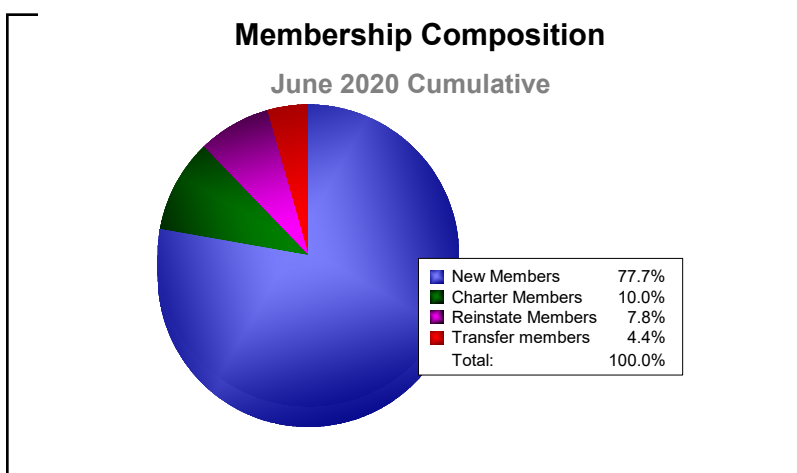

Year	New Clubs	Dropped Clubs	Gain/ Loss Clubs	New Members	Charter Members	Reinstate Members	Transfer Members	Total Member Added	Total Members Dropped	Gain/ Loss Members
2015-2016	6	0	6	266	163	12	12	453	-313	140
2016-2017	7	0	7	253	197	8	6	464	-291	173
2017-2018	4	0	4	353	124	10	4	491	-461	30
2018-2019	3	0	3	276	85	11	8	380	-318	62
2019-2020	1	0	1	248	32	25	14	319	-442	-123
<b>Average</b>	<b>4</b>	<b>0</b>	<b>4</b>	<b>279</b>	<b>120</b>	<b>13</b>	<b>9</b>	<b>421</b>	<b>-365</b>	<b>56</b>

Year	New Clubs	Dropped Clubs	Gain/ Loss Clubs	New Members	Charter Members	Reinstate Members	Transfer Members	Total Member Added	Total Members Dropped	Gain/ Loss Members
2015-2016	0	0	0	2	0	0	0	2	-3	-1
2016-2017	0	0	0	2	0	0	0	2	-8	-6
2017-2018	0	0	0	3	0	0	0	3	-3	0
2018-2019	0	0	0	3	0	0	0	3	0	3
2019-2020	0	0	0	2	0	0	0	2	-1	1
<b>Average</b>	<b>0</b>	<b>0</b>	<b>0</b>	<b>2</b>	<b>0</b>	<b>0</b>	<b>0</b>	<b>2</b>	<b>-3</b>	<b>-1</b>